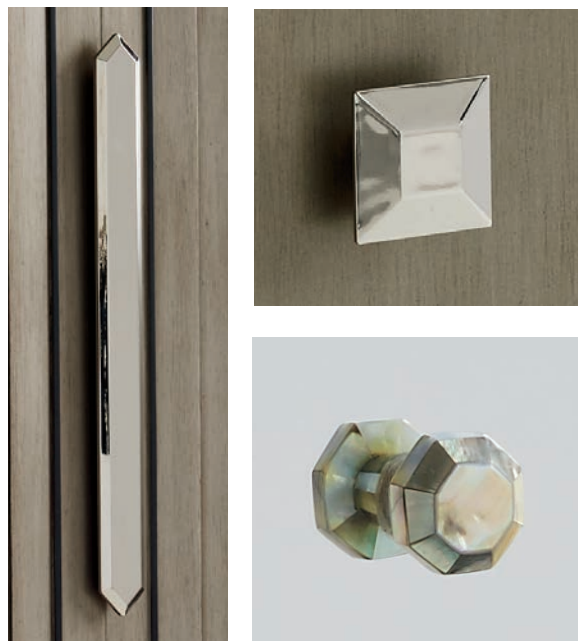

CUSTOM HARDWARE