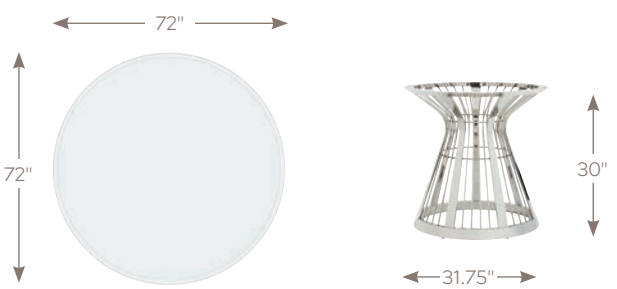

Polished Silver Marble

DINING TABLE CONFIGURATIONS

732-875-48C Riviera Stainless Dining Table

732-875-54C Riviera Stainless Dining Table

732-875-60C Riviera Stainless Dining Table

732-875-72C Riviera Stainless Dining Table