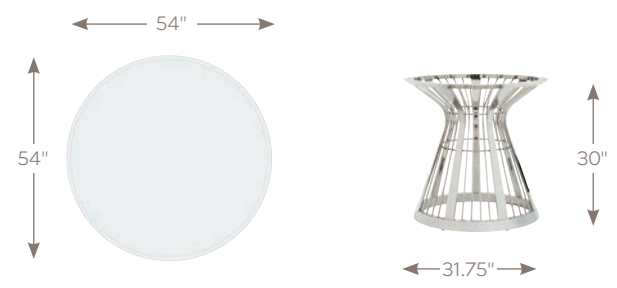

Polished Silver Marble

DINING TABLE CONFIGURATIONS

732-875-48C Riviera Stainless Dining Table

732-875-54C Riviera Stainless Dining Table

732-875-60C Riviera Stainless Dining Table

732-875-72C Riviera Stainless Dining Table